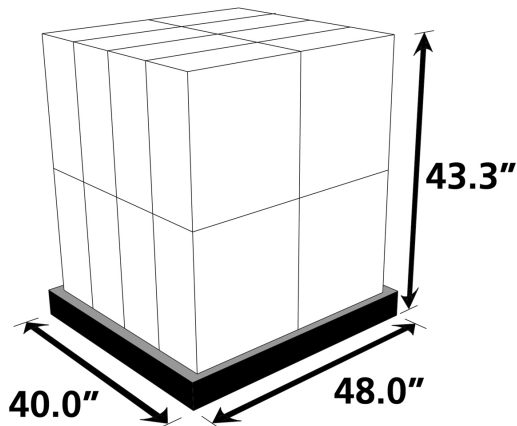

FOR REFERENCE ONLY

PALLET INFORMATION

ORIGIN	
Country of Origin	Thailand
Tariff Number	8443310000
PRODUCT INFORMATION	
Individual Printer Dimensions	18.0" (W) x 14.6" (D) x 5.9" (H)
Individual Box Dimensions	20.6" (W) x 8.4" (D) x 18.9" (H)
Weight of Individual Printer	17.5 lbs.
Weight of Individual Box	22.3 lbs.
PALLET INFORMATION	
Number of Boxes per Pallet	16
Dimensions (Pallet and Boxes)	40.0" (L) x 48.0" (W) x 43.3" (H)
Dimensions without Pallet	33.6" (L) x 41.2" (W) x 37.8" (H)
Loaded Pallet Weight	406.8 lbs.
DATE	
Availability	December 2012