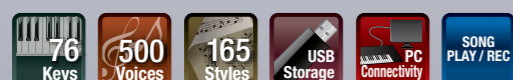

Freedom to Move, Freedom to Play

Musicians know that inspiration can strike at any time.

With Piaggero, you'll always be able to capture that inspiration and produce the lush sound you'd hear on a concert grand piano whether at home, the beach or in a hotel.

piaggero

NP-31

Real Piano Sound on the Move

Supremely light and running on just a few standard batteries*, Piaggero sets you free to jam anywhere, even in the great outdoors.

* Batteries not included

Intuitive, Enjoyable Play

No complex instructions to read here: just get your Piaggero out, set up and start playing.

Smart Design Puts You in Control

Piaggero is laid out to make performing fluid and natural, with frequently used controls situated near the instrument's touch-sensitive keyboard.

Ready to Perform When You Are

Link Piaggero up to an iPad or PC* and you've got a ready-made MIDI controller and the power to compose and perform songs anytime inspiration strikes.

* You'll need a MIDI interface to connect your keyboard to your iPad or PC. Check the Accessories page to find out more.

NP-11

Great Piano Touch in a Compact Package

You set the musical pace with Piaggero's big-toned, touch-sensitive keyboard—with piano-style keys, and so much more. Make your compositions even fuller and fresher using the ten built-in instrument Voices (including organ, strings and electric piano) and four reverb effects. You'll love what you hear, and so will your audience.

NP-V80

A Cool and Versatile Keyboard With USB Storage to Save and Recall Your Music