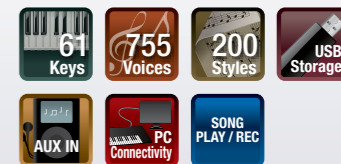

The perfect blend of serious - and seriously fun!

61-key touch response keyboard with easy-to-use professional features like AUX-IN, DJ pattern mode and assignable Live Control knobs that unlock a world of options for musical expression.

NEW PSR-E443

The PSR-E443 is an ideal first keyboard in many ways, but also a robust alternative for more experienced players who are seeking advanced features as they perform or compose their own music. With its wide-ranging capabilities, including built-in AUX IN jack, it represents a great value that will grow with players as they build their abilities and confidence.

PATTERN Function

The PATTERN function puts a wealth of powerful loops and beats at your fingertips to instantly create dynamically varied music on the fly like a DJ, tweaking the Live Control Knobs for even more sound variation. And, for even more authentic performance try the new crossfade and retrigger functions.

755 high quality voices including Super-realistic Sweet! and Cool! Voices

The PSR-E443 includes 755 high quality Voices, ranging from acoustic to electric instruments, featuring 5 Sweet! Voices and 3 Cool! Voices which use Yamaha's renowned advanced Voice technologies. The sound is given the final boost by the built-in 2-way speaker system with bass enhancement.

AUX IN

Connect an external audio player to the AUX IN jacks and play along with your favorite tunes. Advanced vocal/melody suppressor lowers the volume of vocals and melody lines of the original recordings, leaving that part open for you to play.

*Depending on the song, the volume of the melody part may not be affected.

iPhone/iPod touch/iPad connectivity