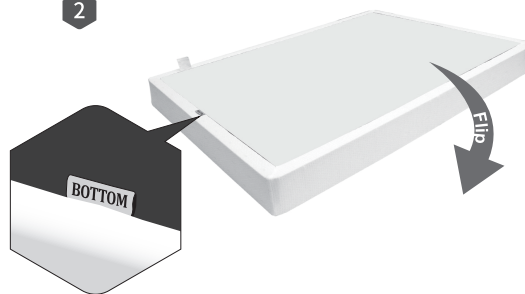

HERCULES

ASSEMBLY INSTRUCTIONS

Metal Folding Foundation 4-inch & 7.5-inch Profile

Assembly Instructions: Full & Queen Quad Fold

1

2

3

Assembly Instructions: Twin & King Half Fold

1

2

3