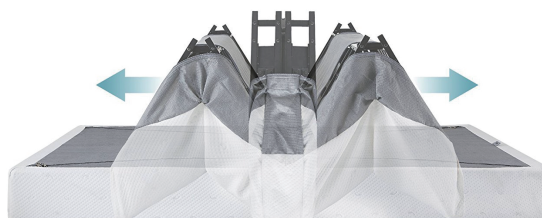

HERCULES

ASSEMBLY INSTRUCTIONS

Metal Folding Foundation 4-inch & 7.5-inch Profile

Assembly Instructions: Full & Queen Quad Fold

1

2

3

Assembly Instructions: Twin & King Half Fold