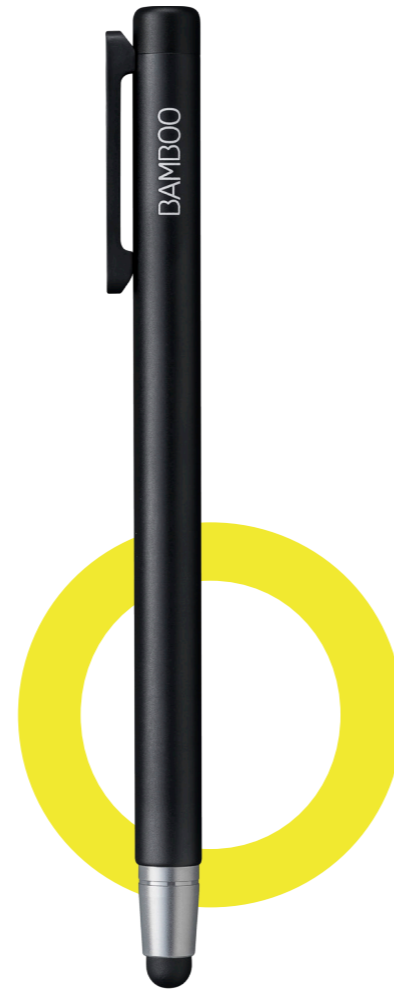

From idea to cloud to life

- Use Wacom Cloud and use WILL™ universal ink for making ideas
- Download the Bamboo Paper note-taking and sketching app for free and do more