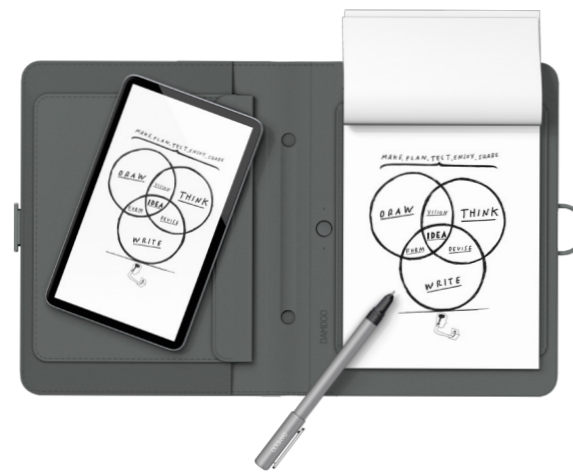

Bamboo Spark pen

Bamboo Fineline 2

Bamboo Smart

Bamboo Solo

Bamboo Duo

Bamboo Alpha

#### Smart folio with gadget pocket

A smart folio with space to carry your smartphone, business cards or extra paper.

#### Smart folio with tablet sleeve

A smart folio with a flexible sleeve to hold a tablet with up to a 9.7 inch (diagonal) display.