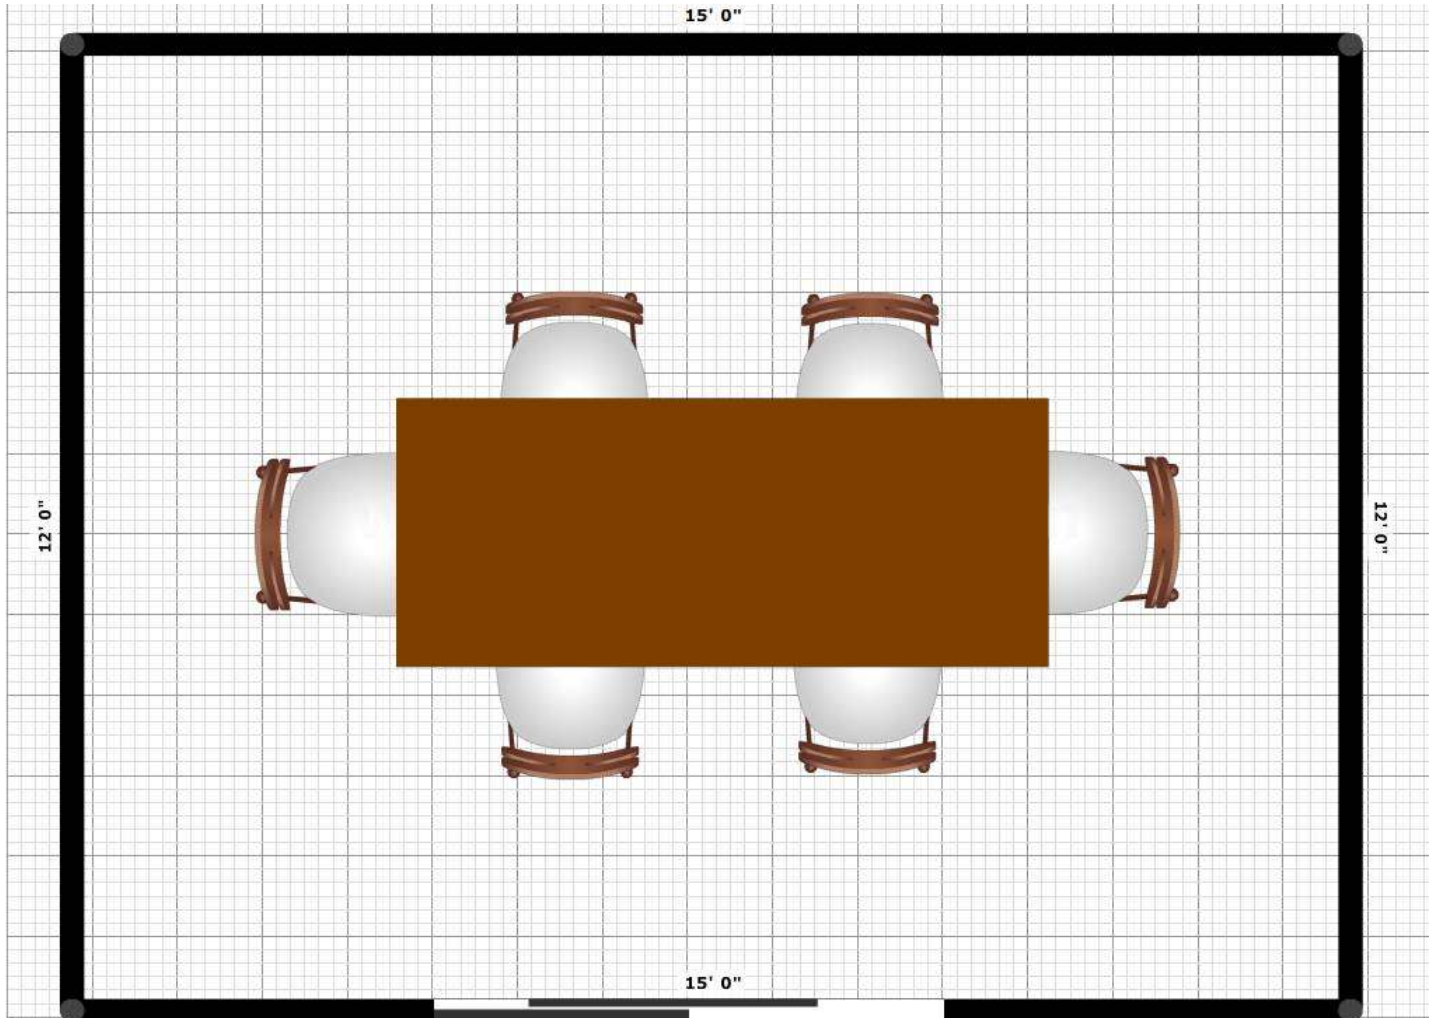

APPALACHIAN 7PC DINING SET

The Appalachian 7pc Dining Set is shown in a 12' x 15' room for reference only. Please measure carefully to ensure this collection will fit in the desired space.

Dimensions:

Trestle Table
Side Chair
Arm Chair

72"-92" W x 40" D x 30" H
21" W x 24" D x 40" H
24.5" W x 24" D x 40" H