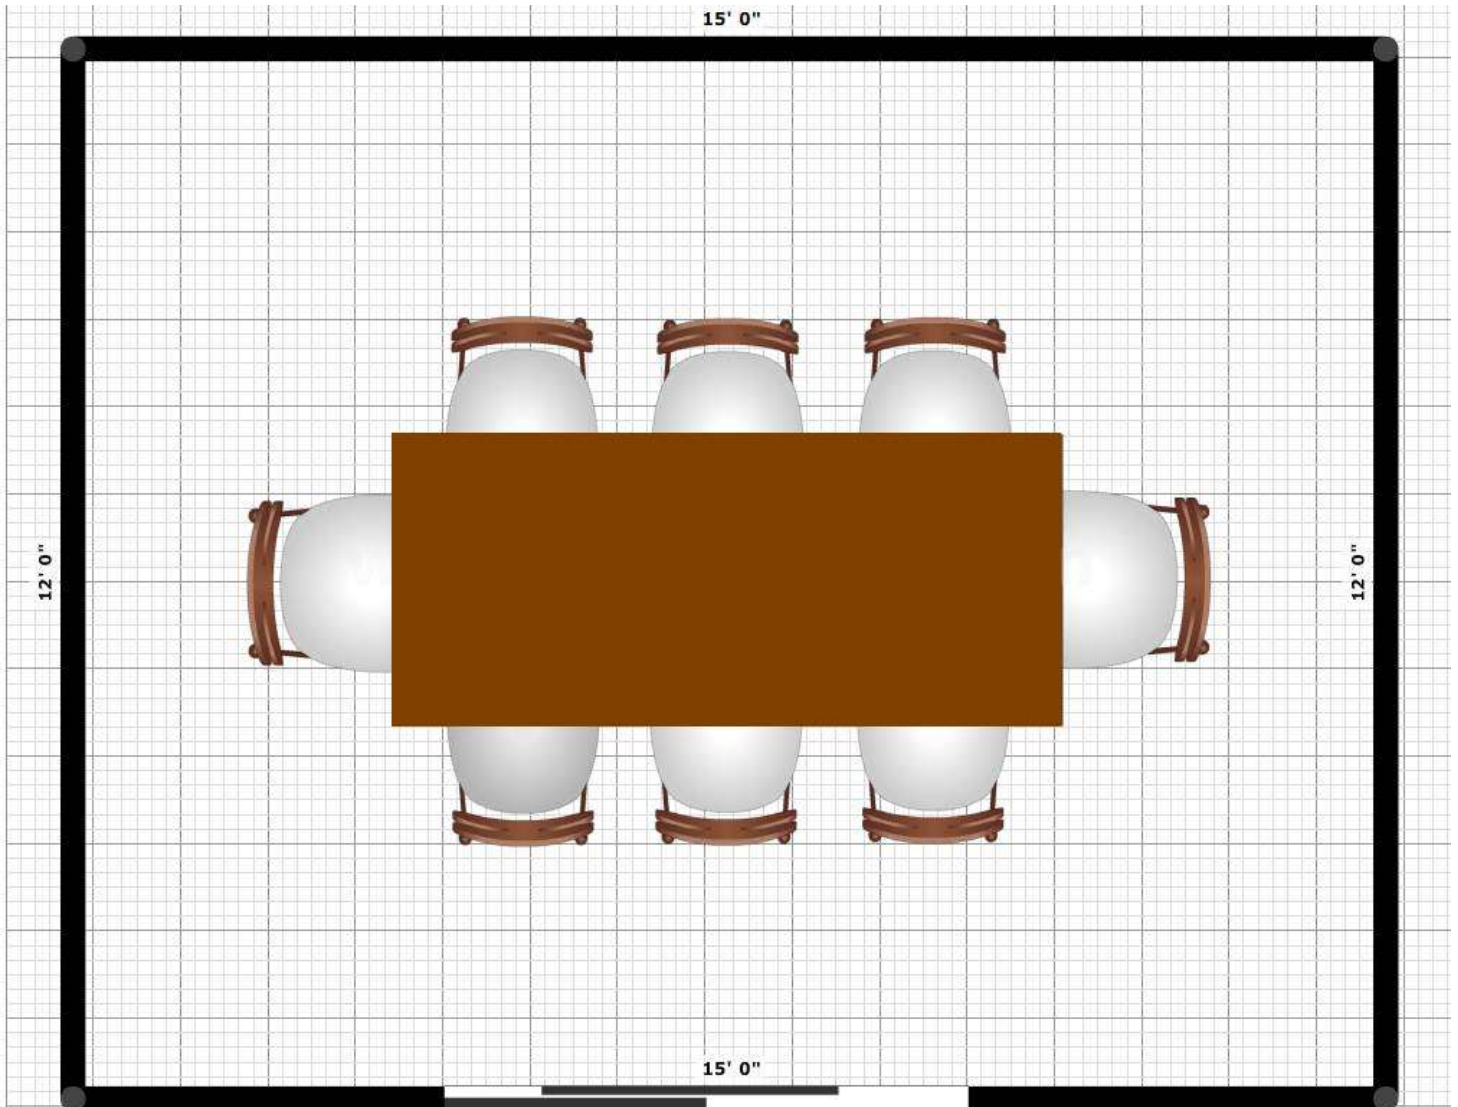

APPALACHIAN 9PC DINING SET

The Appalachian 9pc Dining Set is shown in a 12' x 15' room for reference only. Please measure carefully to ensure this collection will fit in the desired space.

Dimensions:

Trestle Table

72"-92" W x 40" D x 30" H

Side Chair

21" W x 24" D x 40" H

Arm Chair

24.5" W x 24" D x 40" H