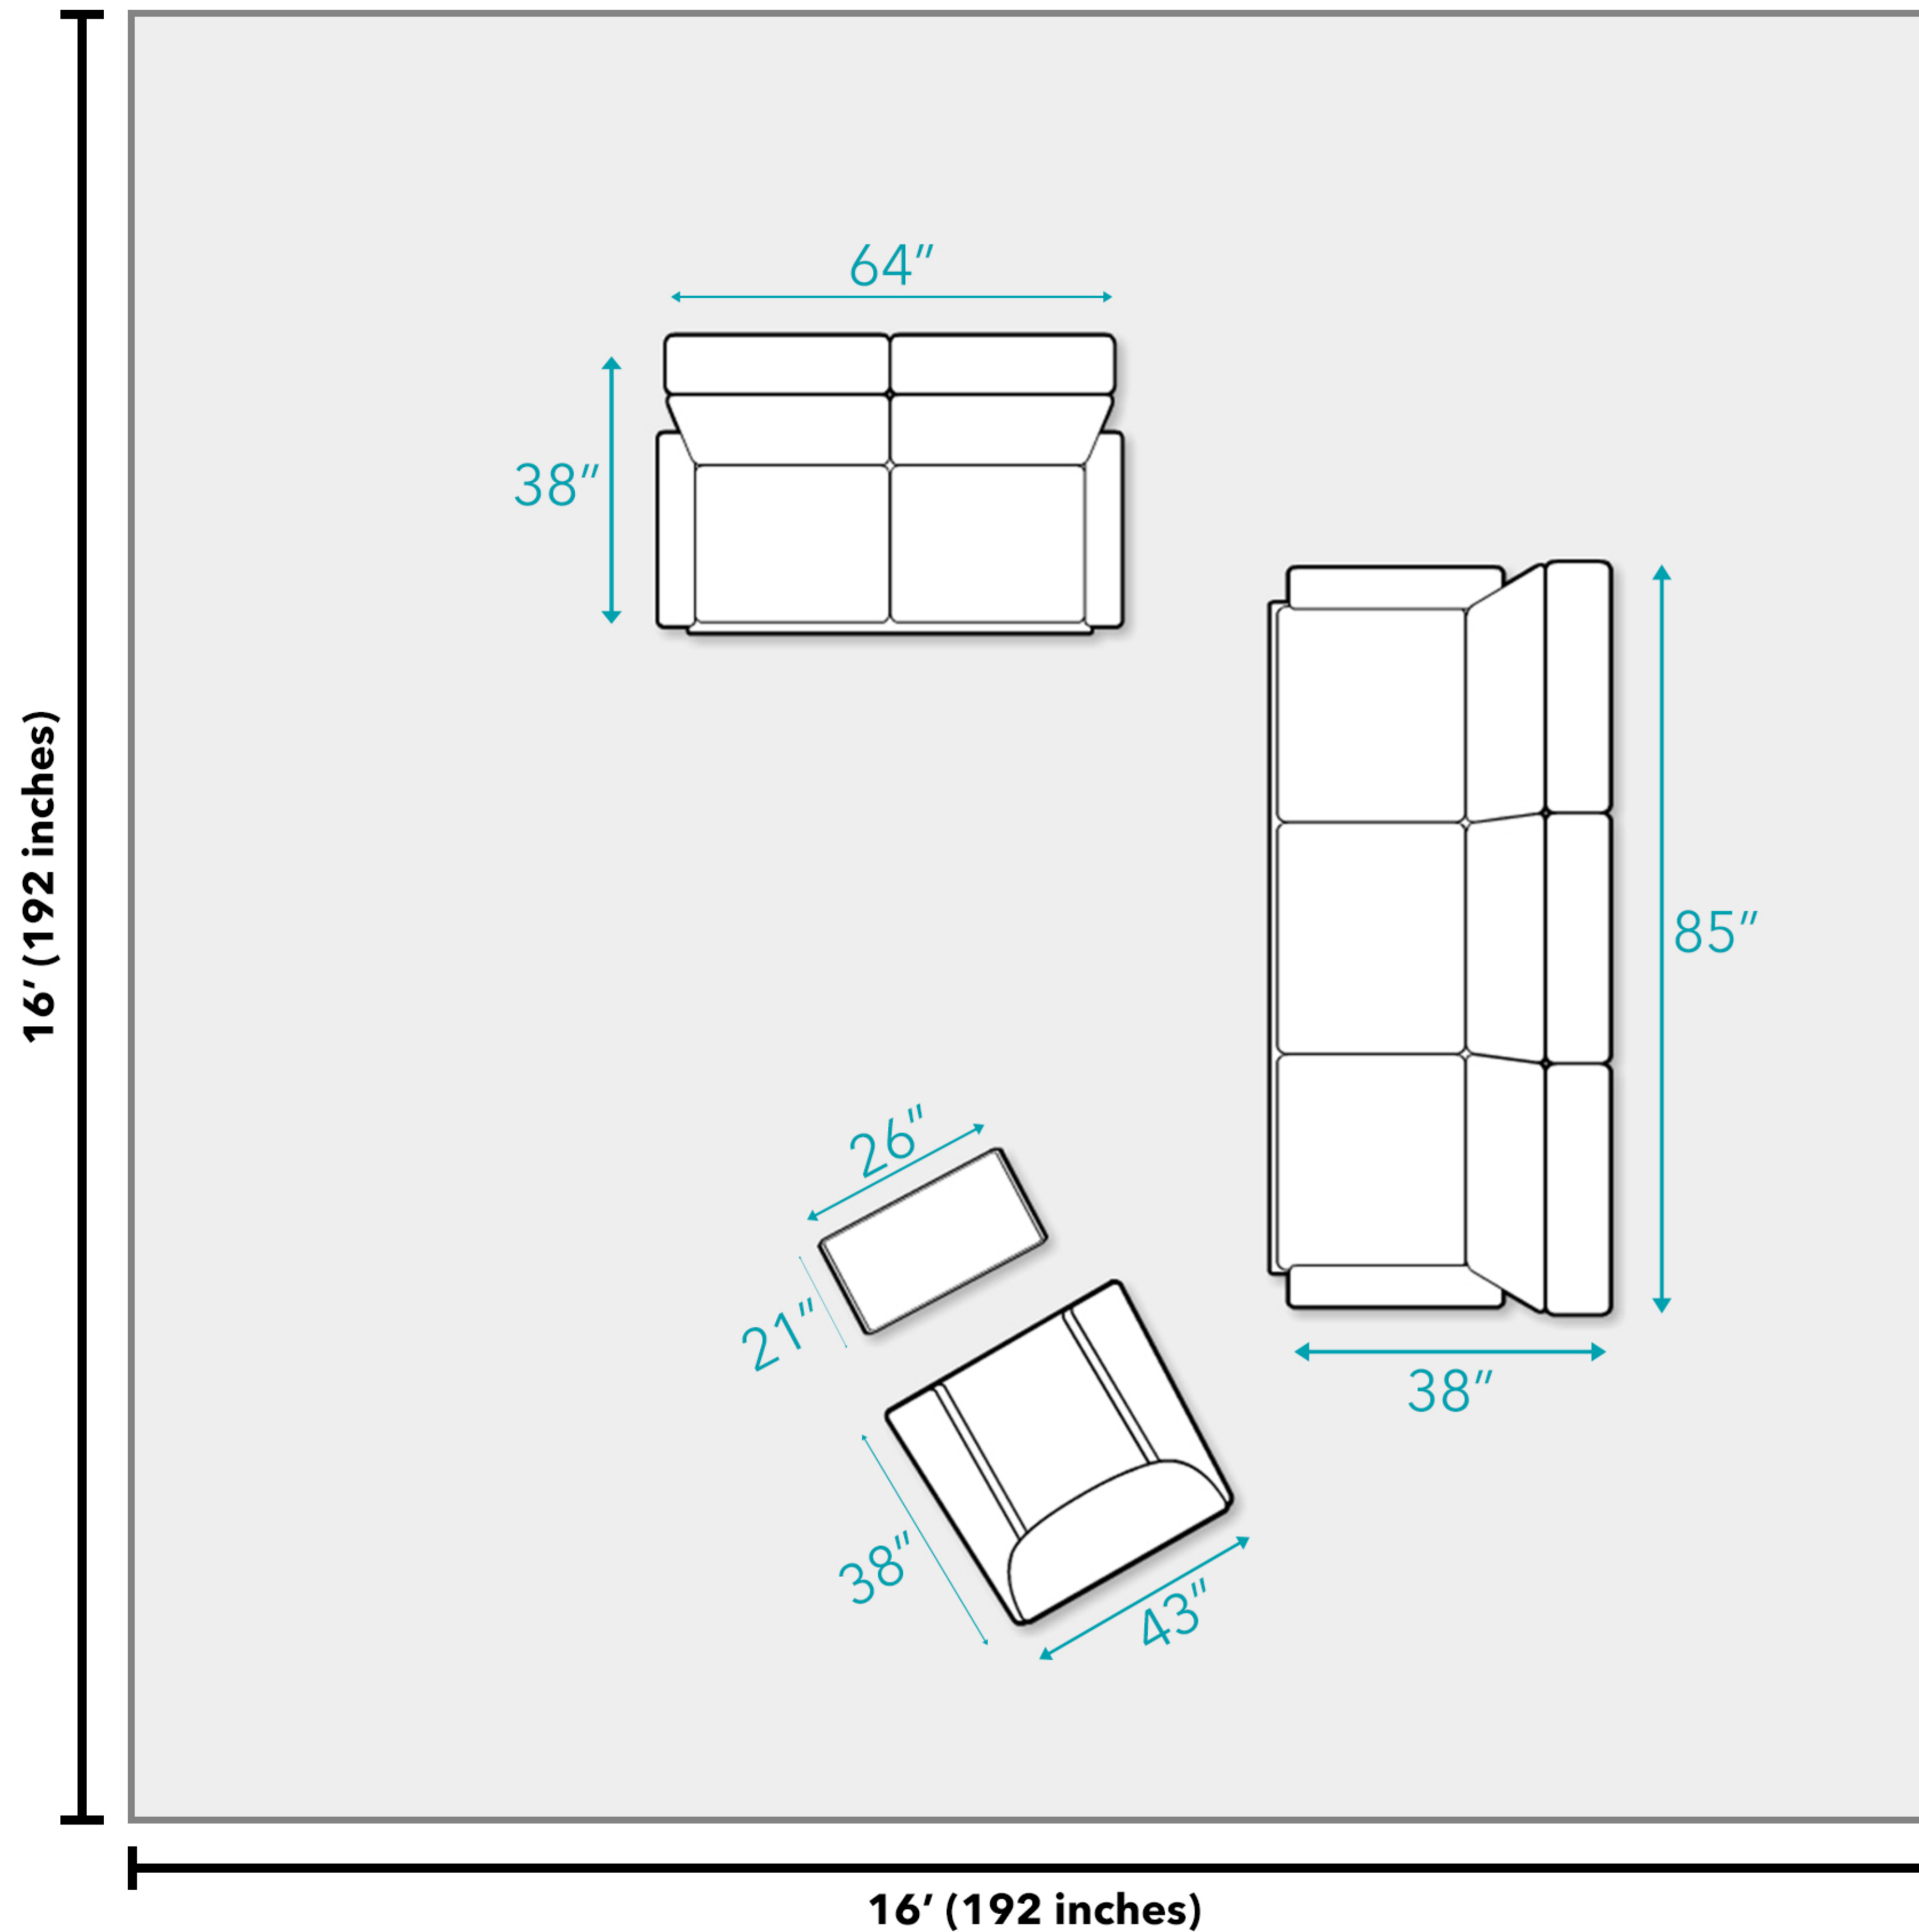

## Floor Plan

### National Average Living Room Size

As of 2018, Dimensions Guide estimates that the average living room is a 16x16 foot square. Depending on the size of your home, including the number of people in your household, it may make sense for your living room to be a different size or shape. All measurements are approximate and are provided for informational purposes only.

### Overall Dimensions:

- Sofa: 85" W x 38" D x 37" H
- Loveseat: 64" W x 38" D x 37" H
- Armchair: 43" W x 38" D x 37" H
- Ottoman: 26" W x 21" D x 18" H

### Additional Dimensions:

- Seat cushions are 22" deep
- Seat cushions are 19" high off the ground
- Armrests are 26" high off the ground
- Armrests are 11" wide
- Legs are 3" tall

**Door width required for delivery: 33"**