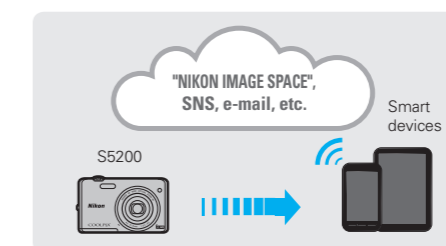

6x optical zoom and highly efficient lens-shift VR

The 6x optical zoom lens covers a wide-angle 26 mm to telephoto 156 mm focal range* so you can zoom in for portraits or zoom out for wider, landscape shots. Furthermore, lens-shift VR (Vibration Reduction) helps keep images consistently clear, effectively compensating for camera shake. Whatever you're shooting, you'll get crisp, beautiful images to capture every memory.

*35mm format equivalent

Shoot home movies in Full HD

Crisp and clear videos are possible thanks to Full HD 1080p resolution with stereo sound. Capture the action, then connect to an HDTV* to watch your video come alive.

*TVs with HDMI connectivity

Other Features

- High-performance NIKKOR lens
- Quick effects for taken images
- Built-in Wi-Fi® support
- Special effects available when shooting pictures or movies
- Smile timer continuous mode for best smile function
- Enhanced Glamour retouch
- 3-inch, approx. 460k-dot LCD monitor

Notes: Full HD refers to this camera's ability to record movies in 1920 x 1080 format. Images shown on this page are simulated. Wi-Fi® and the Wi-Fi CERTIFIED logo are registered trademarks of the Wi-Fi Alliance.