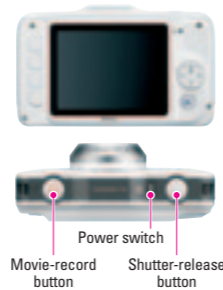

Large buttons with a simple layout make taking pictures easy

Simplicity is essential to this camera's smart design. Buttons are carefully positioned and sized so that virtually anyone can manipulate them. Four buttons on the back panel, for example, are intuitively aligned to ensure effortless operation. And the user interface menu is not only simple to understand — it is also easy to view, thanks to the large, clear LCD monitor on which it appears.

Gather family and friends and share photos with a slide show

A built-in album-making feature lets you create original scrapbooks or slide shows of favorite pictures with animated effects and music. For each picture, two voice messages can be recorded for sharing personal thoughts about precious memories with friends and family.

Other Features

- High-performance NIKKOR lens
- EXPEED C2 image-processing engine
- HD 720p movie recording
- 10.1 effective megapixels achieved with CCD image sensor
- 9 optimized scene modes

COMFORT LONG ZOOM

Long zoom power and easy operation go to great lengths

These cameras pack far-reaching zoom capability into larger, more comfortable designs. Lens-shift VR technology will ensure each of your photos is satisfyingly crisp and clear, even when fully zoomed in or in low light. Using these cameras will open opportunities for you to shoot fantastic images, near or far.