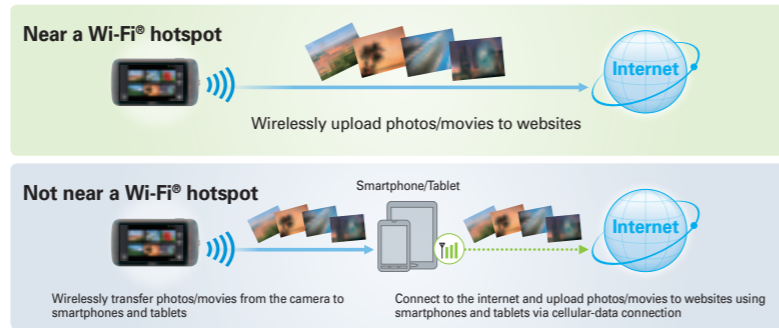

FUN & INNOVATIVE

Unique capabilities provide a fun element to taking pictures

Above everything else, picture-taking should be fun. These cameras offer a variety of ways to capture every memory and event without slowing down the action.

Each model unique in its own way, they all come together to give you more ways to join the fun while you capture the moment.

For moments worth sharing,
in an instant

COOLPIX S800c

16.0 effective megapixels | 10x Zoom | 3.5-inch OLED | White | Black

Let Android™ set you free

Now that COOLPIX is powered by Android and has built-in Wi-Fi®, uploading your favorite pictures is simple. Download your favorite photo apps directly to the COOLPIX S800c with Google Play™. It can download pictures posted by your friends and family so you can view them on your 3.5-inch, approx. 819k-dot, high-resolution, OLED touch screen. Plus, you can wirelessly transfer images from your camera to smartphones and tablets. It's simple, it's fast, and it's totally wireless.