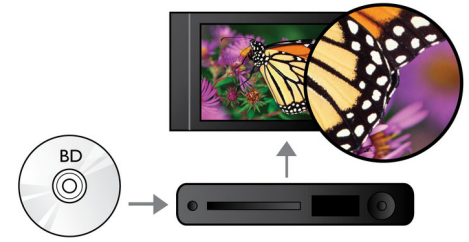

Connectivity

- Rear Connections: HDMI output
- Front Connections: USB

Convenience

- On-Screen Display languages: English, French, Spanish
- Child Protection: Parental Control

Dimensions

- Set dimensions in inch (W x H x D): 11.1 x 1.7 x 7.9 inch
- Set dimensions (W x H x D): 280 x 41 x 201 mm
- Product weight (lb): 2.21 lb
- Product weight: 1.0 kg
- Packaging (W x H x D): 13.6 x 3.3 x 10.7 inch
- Packaging dimensions (W x H x D): 344 x 83 x 271 mm
- Gross Weight: 3.1 lb
- Gross weight: 1.4 kg

Still Picture Playback

- Playback Media: BD, DVD, DVD-R/-RW, CD, CD-R/RW, USB
- Picture Compression Format: JPEG, PNG
- Picture Enhancement: High Definition Resolution, Rotate, Slideshow, Zoom

Video Playback

- Playback Media: BD Video, DVD-Video, DVD-R/-RW, CD, CD-R/CD-RW, USB
- Video disc playback system: NTSC
- Compression formats: H.264, MPEG2, AVCHD
- Disc Playback Modes: Angle, Disc Menu, Pause, Repeat, Resume Playback from Stop, Search forward/reverse, Skip, Slow Forward, Standard Play
- Picture Quality Enhancements: Video upscaling
- BD Region: A
- DVD Region: 1

Sound

- Sound System: DTS 2.0 + Digital out, Dolby Audio

BDP1502/F7

Highlights

Blu-ray Disc playback

Blu-ray Discs have the capacity to carry high definition data, along with pictures in the 1920 x 1080 resolution that defines full high definition images. Scenes come to life as details leap at you, movements smoothen and images turn crystal clear. Blu-ray also delivers uncompressed surround sound - so your audio experience becomes unbelievably real. The high storage capacity of Blu-ray Discs also allow a host of interactive possibilities to be built in. Seamless navigation during playback and other exciting features like pop-up menus bring a whole new dimension to home entertainment.