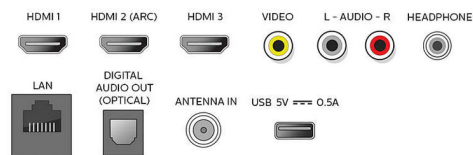

Multimedia Applications

- Multimedia connections: USB Storage Device
- Playback Formats: H.264/MPEG-4 AVC, H.265/HEVC, MPEG2, MPEG4*

Tuner/Reception/Transmission

- Aerial Input: 75 ohm F-type
- TV system: ATSC, NTSC
- Video Playback: NTSC
- Tuner bands: UHF, VHF

Connectivity

- HDMI 1: HDMI
- HDMI 2(ARC): HDMI
- HDMI 3: HDMI
- AV 1: Audio L/R in, CVBS in
- Audio Output - Digital: Optical (TOSLINK)
- Other connections: Ethernet, Headphone out, Wireless LAN 802.11ac MIMO
- USB: USB
- EasyLink (HDMI-CEC): One touch play, Power status, System info (menu language), Remote control pass-through, System audio control, System standby
- Bluetooth version: 4.2

Power

- Ambient temperature: 5°C to 40°C (41°F to 104°F)
- Mains power: 120V/60Hz
- Power consumption: 130 W
- Standby power consumption: < 0.5W

Dimensions

- Set dimensions in inch (W x H x D):

- 44.7 x 26 x 3.1 inch
- Product weight (lb): 20.50 lb
- Set dimensions with stand in inch (W x H x D): 44.7 x 27.9 x 8.8 inch
- Stand width (inch): 39.0 inch
- Product weight (+stand) (lb): 20.72 lb
- Box dimensions in inch (W x H x D): 51.2 x 29.8 x 5.9 inch
- Weight incl. Packaging (lb): 30.20 lb
- VESA wall mount compatible: 300 x 300 mm

Accessories

- Included accessories: Quick start guide, Caution sheet, Safety warranty sheet, Remote Control, Batteries for remote control, Table top stand, Screws
- Power cord: 59 inch

Android TV Services

- OS: Android Oreo

Rear

Issue date 2020-05-11

Version: 7.1.1

12 NC: 8670 001 58598
UPC: 6 09585 25263 9

© 2020 Koninklijke Philips N.V.
All Rights reserved.

Specifications are subject to change without notice.
Trademarks are the property of Koninklijke Philips N.V.
or their respective owners.

www.philips.com

* Google, Google Play, Android, YouTube, and related marks and logos are trademarks of Google LLC.

* USB recording for digital channels only, recordings may be limited by broadcast copy protection. Country and channel restrictions may apply.

* USB multimedia playback requires third-party app installation. Please visit the Google Play Store for more details, including app availability for your country.

* Netflix streaming membership required. See www.netflix.com/TermsOfUse