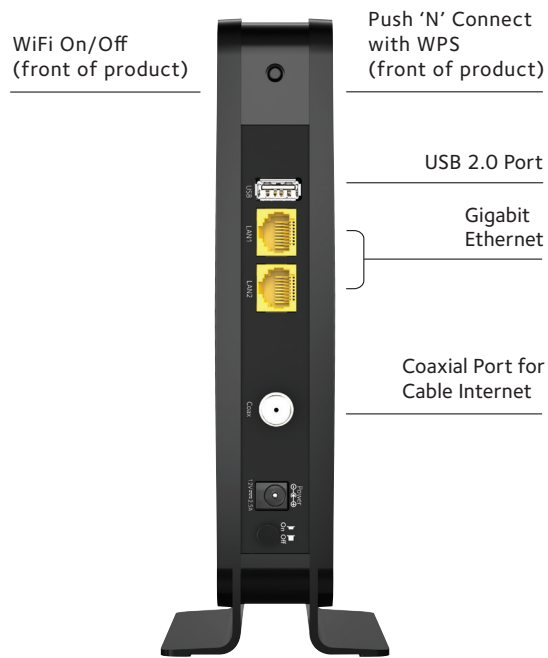

Connection Diagram