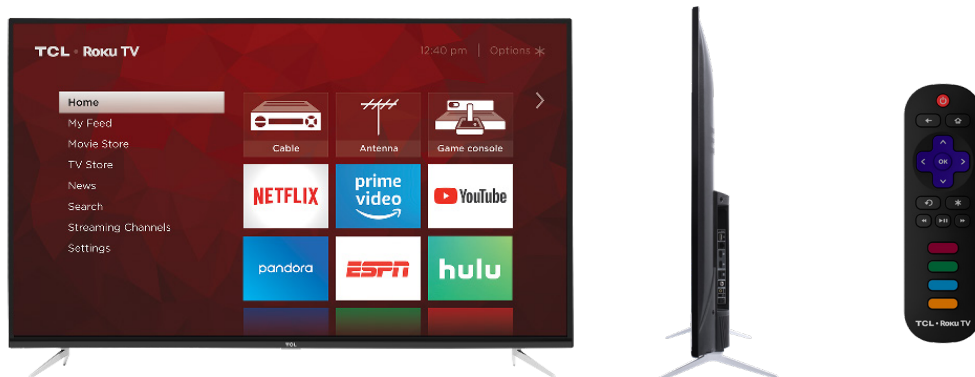

TCL 4-SERIES	
Model	50S423 / 55S423 / 65S423
Screen Class	50" / 55" / 65"
Viewable Display Size	49.5" / 54.6" / 64.5"
Description	Smart Value LED 4K TV
UPC	50S423: 846042010085
55S423: 846042010245	65S423: 846042010252
Wi-Fi	802.11ac 2x2 Dual Band (support 2.4GHz & 5GHz)
Processor Type	CPU: Dual-core / GPU: Dual-core
DISPLAY	
Clear Motion Index	120Hz CMI
Panel Resolution	3840 x 2160
Resolution	UHD
Display Colors	1.07 billion
High Dynamic Range Format	HDR10
FEATURES	
Advanced PQ Setting with Mobile App	Yes
Control Buttons	Power/Menu, ←, →
Multilingual On-Screen-Display	English, Spanish, French
Closed Caption	Yes
Parental control (V-Chip)	Yes
Accessible Menu System (CVAA)	Yes
AUDIO	
Audio Power (Watts)	2 Channel x 8W; 65" 2 Channel x 8W
Audio Passthrough	Dolby Digital Plus
Dolby Processing	Dolby Digital

CONNECTED TV	
Smart Platform	Roku
SIGNAL FORMAT CAPABILITY	
Tuner Type	ATSC / NTSC / Clear QAM
CONNECTIONS—Inputs/Outputs	
AV input	Composite Video + L&R Audio In
Audio output (RCA)	No
VGA	No
RF Input (NTSC, ATSC)	1
Ethernet	1
USB	1 USB2.0
HDMI	3 HDMI 2.0 w/ HDCP 2.2 (1 ARC)
SPDIF Digital Audio Optical	1
Audio output Headphone	1
YPbPr (Component Video) Input	No
ENERGY INFORMATION	
Energy Star	No
Energy Guide	TBD
Power Consumption	TBD; 125W; 145W
Standby Power	<0.5W
ACCESSORIES (INCLUDED)	
Warranty Info / Quick Start Guide (QSG)	1 / 1 (English)
Remote Control	Roku TV RC282
Remote Control Battery	Two "AAA"
WARRANTY	
1 year limited warranty	

* All Product Specifications Are Subjected to Change Without Notice.

PRODUCT & PACKAGE INFORMATION	50"	55"	65"
Product Size (WxHxD) with stand	44.1" x 28.0" x 9.9"	49.0" x 30.6" x 9.9"	57.3" x 35.5" x 11.8"
Product Size (WxHxD) without stand	44.1" x 25.7" x 3.2"	49.0" x 28.4" x 3.1"	57.3" x 33.3" x 3.1"
Stand Separation Distance	39.6"	44.6"	53.3"
Product Weight with stand (lbs)	23.6 lbs	27.1 lbs	39.7 lbs
Product Weight without stand (lbs)	23.1 lbs	26.7 lbs	38.8 lbs
Package Size (WxHxD) (inches)	49.8" x 30.5" x 6.3"	55.1" x 34.0" x 6.6"	64.8" x 39.4" x 8.4"
Total Package Weight (lbs)	33.5 lbs	39.2 lbs	59.5 lbs
VESA MOUNTING SPECIFICATIONS			
VESA Hole Pattern	200mm (V) x 200mm (H)	200mm (V) x 200mm (H)	400mm (V) x 200mm (H)
Screw Size	M6 x 12	M6 x 12	M6 x 12
BASE STAND SPECIFICATIONS			
Screw Size (Qty)	M5 x 25 (4)	M5 x 25 (4)	M5 x 25 (4)

Already one of the world's best-selling TV brands, TCL (The Creative Life) is now one of the fastest-growing consumer electronics brands in North America. Founded over 30 years ago, TCL prides itself on delivering high-quality products featuring stylish designs and the latest technology.