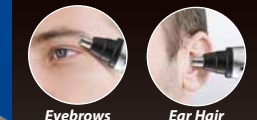

Panasonic

Nose & Facial Hair Trimmer

Improved
Dual-Edge Blade

Nose Hair

Eyebrows

Ear Hair

Beard

All pictures simulated.

Vacuum System Removes Clippings

Panasonic

Nose & Facial Hair Trimmer
ER 430 κ

**Hygienic and fully immersible.
Rinses clean under the faucet.**

Fully immersible body and head allow rinsing under the faucet for hygienic use any time.