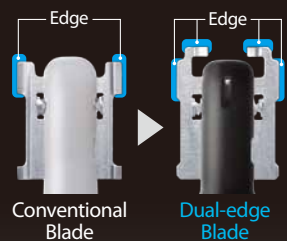

1 unit

Panasonic

ER 430 κ
Nose & Facial Hair Trimmer

Panasonic

Nose & Facial Hair Trimmer
ER 430 κ

Improved Dual-Edge Blade

Dual-edge blade features multiple cutting surfaces so hairs entering the trimmer from the sides *and* the top are cut. Perfect for trimming individual stray hairs on the eyebrows or for beard detailing.