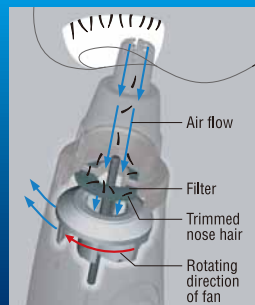

20100709
USA

AM

Panasonic

WET/DRY

Nose & Facial Hair Trimmer
ER 430 κ

Vacuum System Removes Clippings

Vacuum system quickly and neatly collects cut hairs which would otherwise remain in the nostrils or ears. Also makes cleanup a breeze.

1 unit

Panasonic

ER 430 κ
Nose & Facial Hair Trimmer

Panasonic

Nose & Facial Hair Trimmer
ER 430 κ

Improved Dual-Edge Blade

Dual-edge blade features multiple cutting surfaces so hairs entering the trimmer from the sides *and* the top are cut. Perfect for trimming individual stray hairs on the eyebrows or for beard detailing.

Vacuum System Removes Clippings

Panasonic

Nose & Facial Hair Trimmer
ER 430 κ

**Hygienic and fully immersible.
Rinses clean under the faucet.**

Fully immersible body and head allow rinsing under the faucet for hygienic use any time.