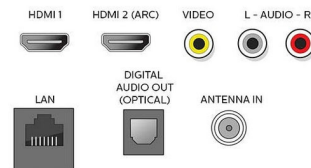

Multimedia Applications

- Multimedia connections: USB Storage Device
- Playback Formats: H.264/MPEG-4 AVC, H.265/HEVC, MPEG2, MPEG4*

Tuner/Reception/Transmission

- Aerial Input: 75 ohm F-type
- TV system: ATSC, NTSC
- Video Playback: NTSC
- Tuner bands: UHF, VHF

Connectivity

- HDMI 1: HDMI
- HDMI 2(ARC): HDMI
- HDMI 3: HDMI
- AV 1: Audio L/R in, CVBS in
- Audio Output - Digital: Optical (TOSLINK)
- Other connections: Ethernet, Headphone out, Wireless LAN 802.11ac MIMO
- USB: USB
- EasyLink (HDMI-CEC): One touch play, Power status, System info (menu language), Remote control pass-through, System audio control, System standby
- Bluetooth version: 4.2

Power

- Ambient temperature: 5°C to 40°C (41°F to 104°F)
- Mains power: 120V/60Hz
- Power consumption: 230 W
- Standby power consumption: < 0.5W

Dimensions

- Set dimensions in inch (W x H x D):

- 57.4 x 33.1 x 4.0 inch
- Product weight (lb): 39.9 lb
- Set dimensions with stand in inch (W x H x D): 57.4 x 35.2 x 10.5 inch
- Stand width (inch): 42.7 inch
- Product weight (+stand) (lb): 40.57 lb
- Box dimensions in inch (W x H x D): 65.2 x 37.6 x 7.3 inch
- Weight incl. Packaging (lb): 57.32 lb
- VESA wall mount compatible: 400 x 200 mm

Accessories

- Included accessories: Quick start guide, Caution sheet, Safety warranty sheet, Remote Control, Batteries for remote control, Screws, Table top stand
- Power cord: 59 inch

Android TV Services

- OS: Android Oreo

Connections

Side

Rear

Issue date 2020-05-11

Version: 7.1.1

12 NC: 8670 001 58599
UPC: 6 09585 25264 6

© 2020 Koninklijke Philips N.V.
All Rights reserved.

Specifications are subject to change without notice.
Trademarks are the property of Koninklijke Philips N.V.
or their respective owners.

www.philips.com

* Google, Google Play, Android, YouTube, and related marks and logos are trademarks of Google LLC.

* USB recording for digital channels only, recordings may be limited by broadcast copy protection. Country and channel restrictions may apply.

* USB multimedia playback requires third-party app installation. Please visit the Google Play Store for more details, including app availability for your country.

* Netflix streaming membership required. See www.netflix.com/TermsOfUse