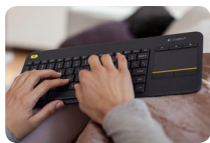

LOGITECH® WIRELESS TOUCH KEYBOARD K400 PLUS

Laid-back control of your PC-to-TV entertainment

PC-to-TV entertainment shouldn't be hard work. Kick back and navigate your TV-connected computer from the comfort of your couch with this all-in-one TV keyboard/touchpad.

FEATURES AT A GLANCE

Wireless keyboard with touchpad

- Seamless, unified control without the clutter of multiple devices
- Compact, slim, perfect for living room
- Comfortable, quiet keys and large (3.5-inch) touchpad for easy navigating

Plug-and-play setup

- Plug tiny Unifying receiver into a USB port and start the entertainment
- Receiver connects up to six Unifying devices to your computer

Long-range wireless connection

- 10-meter (33-foot) wireless range¹ for the largest of spaces
- Responsive, trouble-free connection without annoying delays or dropouts