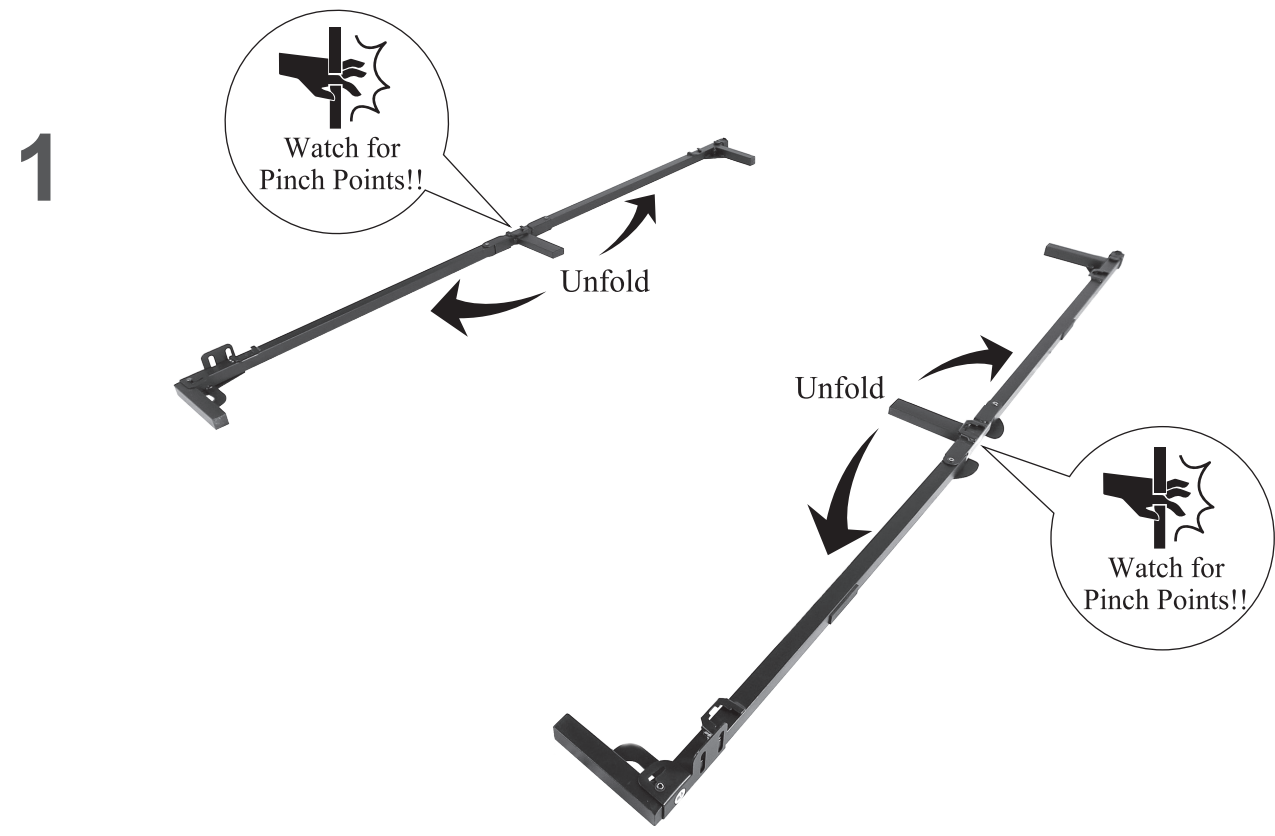

EN THIS INSTRUCTION BOOKLET CONTAINS IMPORTANT SAFETY INFORMATION. PLEASE READ AND KEEP FOR FUTURE REFERENCE.

Thank you for purchasing this frame. We want to make sure it is completely to your satisfaction. Please check all packing materials carefully and ensure they are present. If any parts are missing or defective, please contact our customer service. If you feel that the item is too defective for the issues to be resolved with replacement parts, please return this product, along with your receipt, to the place of purchase. Photos and additional information may be requested to validate your claim. Thank you!

EN Important Note:

Please carefully take all of the parts out of the box and lay them on a flat surface to verify that you have all of the parts.

• PARTS

• PIEZAS

SP Nota importante: Por favor, saque con cuidado todas las piezas de la caja y colóquelas sobre una superficie plana para verificar que tiene todas las partes.

SP ESTE MANUAL DE INSTRUCCIONES CONTIENE INFORMACIÓN IMPORTANTE DE SEGURIDAD. POR FAVOR LEA Y GUARDE PARA FUTURA REFERENCIA. Gracias por adquirir este marco. Queremos asegurarnos de que le satisfaga completamente. Por favor, consulte los materiales de empaque con cuidado y asegúrese de que estén completos. Si falta alguna pieza o están defectuosas, por favor póngase en contacto con nuestro servicio al cliente. Si siente que el artículo está defectuoso más allá de poder arreglarlo con un reemplazo de piezas, por favor devuelva este producto junto con su recibo al lugar de compra. Fotos e información adicional puede ser solicitada para validar el reclamo. ¡Gracias!