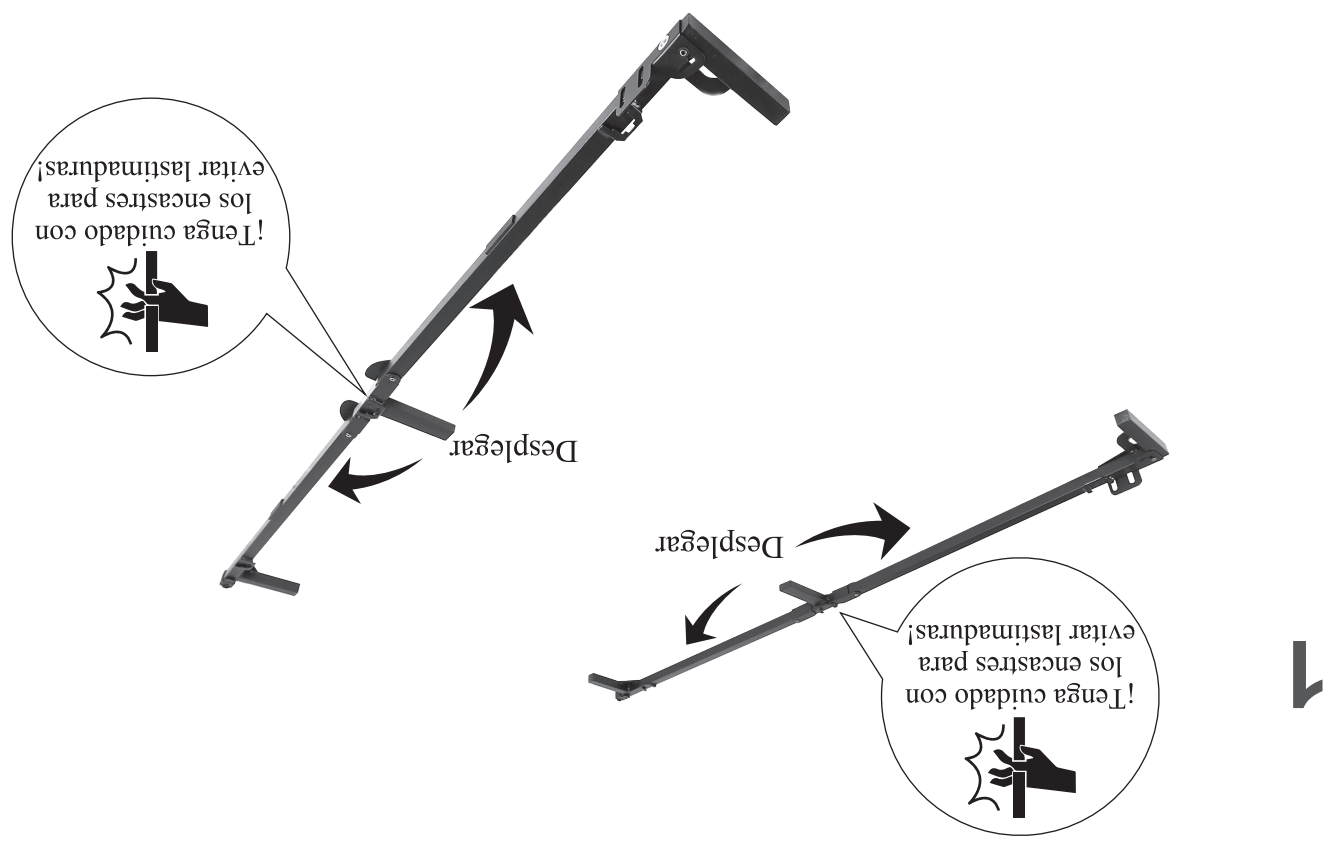

EN THIS INSTRUCTION BOOKLET CONTAINS IMPORTANT SAFETY INFORMATION. PLEASE READ AND KEEP FOR FUTURE REFERENCE.

Thank you for purchasing this frame. We want to make sure it is completely to your satisfaction. Please check all packing materials carefully and ensure they are present. If any parts are missing or defective, please contact our customer service. If you feel that the item is too defective for the issues to be resolved with replacement parts, please return this product, along with your receipt, to the place of purchase. Photos and additional information may be requested to validate your claim. Thank you!

EN Important Note:

Please carefully take all of the parts out of the box and lay them on a flat surface to verify that you have all of the parts.

• PARTS

• PIEZAS

SP Nota importante: Por favor, saque con cuidado todas las piezas de la caja y colóquelas sobre una superficie plana para verificar que tiene todas las partes.

SP ESTE MANUAL DE INSTRUCCIONES CONTIENE INFORMACIÓN IMPORTANTE DE SEGURIDAD. POR FAVOR LEA Y GUARDE PARA FUTURA REFERENCIA. Gracias por adquirir este marco. Queremos asegurarnos de que le satisfaga completamente. Por favor, consulte los materiales de empaque con cuidado y asegúrese de que estén completos. Si falta alguna pieza o están defectuosas, por favor póngase en contacto con nuestro servicio al cliente. Si siente que el artículo está defectuoso más allá de poder arreglarlo con un reemplazo de piezas, por favor devuelva este producto junto con su recibo al lugar de compra. Fotos e información adicional puede ser solicitada para validar el reclamo. ¡Gracias!