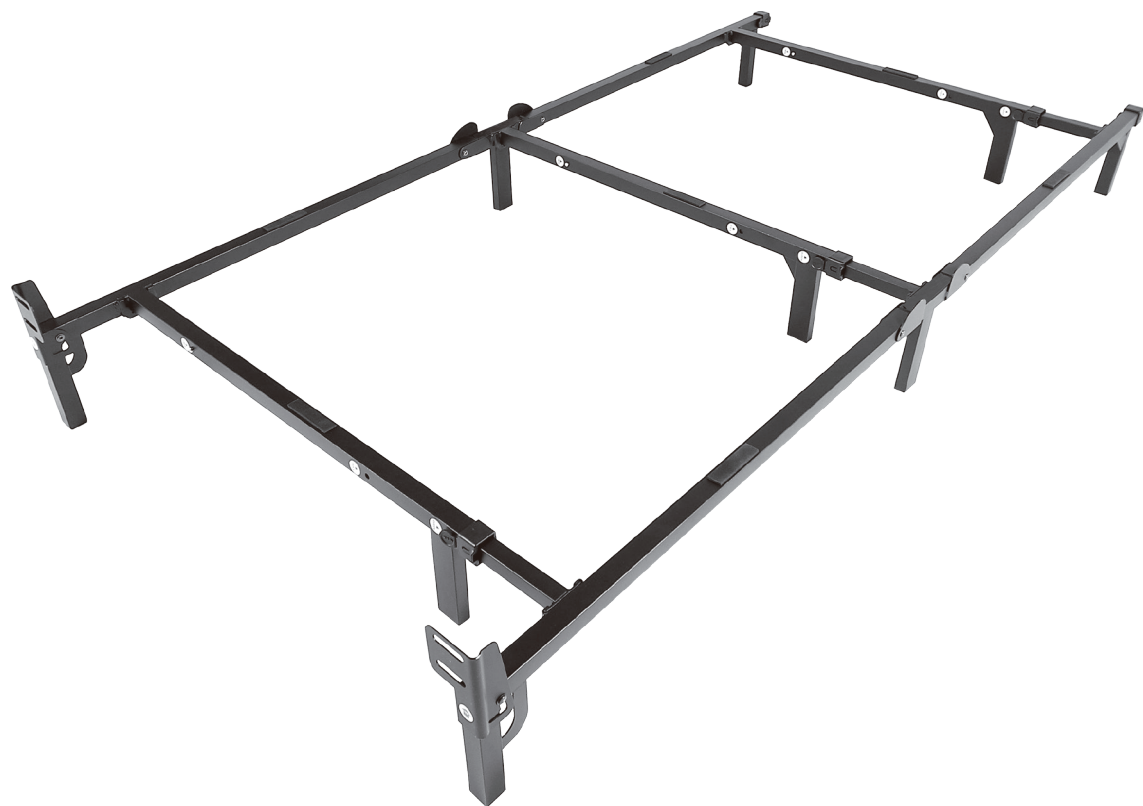

4

Insert remaining support bars

To disassemble and store, reverse all previous steps.

EN

! WARNING

Maximum recommended loading weight capacity is 1,200 lbs. each and it may not be exceeded. Exceeding the loading weight capacity may result in collapse and possible injury.

LIMITED FIVE (5) YEAR WARRANTY

Warranty available to original purchaser only. Proof of purchase is required. This warranty is your sole remedy for product defects only and does not cover damage due to mishandling, misuse or abuse. The defects include circumstances where the frame has broken under normal use and no longer performs its function. The manufacturer is not responsible for incidental or consequential damages. This warranty gives you specific legal rights and you may also have other rights which vary from state to state.

Your complete satisfaction is our number 1 priority. Our product is designed and manufactured to meet the highest quality standards. In the event that you have assembly questions, or parts are missing or damaged, please let us know before you decide to return your product to the store.

Our customer service department would appreciate the opportunity to provide information regarding assembly and to provide any necessary parts.

Please contact customer service directly at:

Email: CustomerService@gesin-cn.com

Service Hours: Central Standard Time

Monday - Friday: 9:00am - 4:00pm

1-800-681-0084

Thank you for purchasing our products.

Inno-Sports Co., Ltd.

Made in China

4