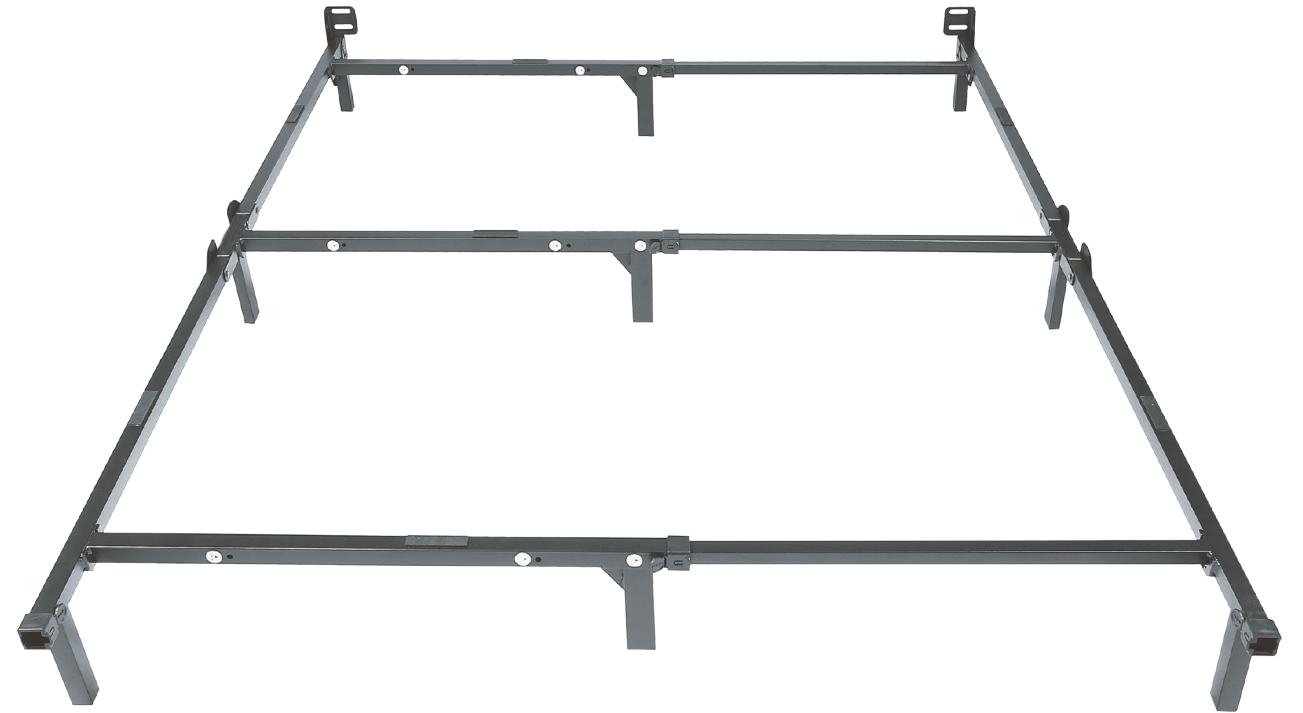

7" MARCO AJUSTABLE DE METAL PARA CAMA

7" ADJUSTABLE METAL BED FRAME

Model Number: MS26-010-089-01/MS19D2102201
 Lot Number: _____
 Date: ____/____/____
 Manufactured by: Inno-Sports Co., Ltd.
 No. 69, North Road 2, Xinglin, Jimei, Xiamen, Fujian, China 361022