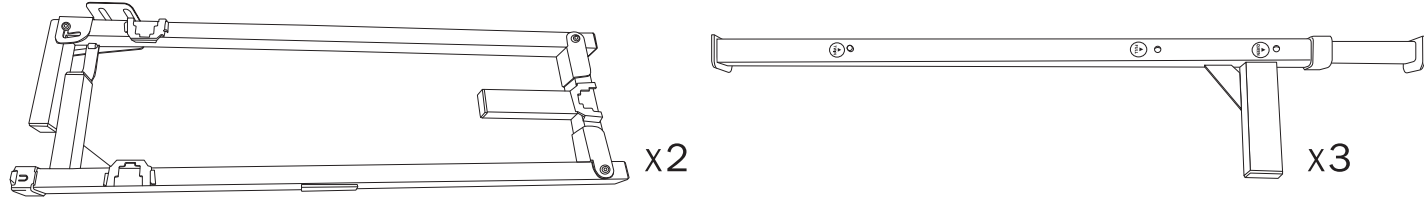

EN THIS INSTRUCTION BOOKLET CONTAINS IMPORTANT SAFETY INFORMATION. PLEASE READ AND KEEP FOR FUTURE REFERENCE.

Thank you for purchasing this frame. We want to make sure it is completely to your satisfaction. Please check all packing materials carefully and ensure they are present. If any parts are missing or defective, please contact our customer service. If you feel that the item is too defective for the issues to be resolved with replacement parts, please return this product, along with your receipt, to the place of purchase. Photos and additional information may be requested to validate your claim. Thank you!

EN Important Note:

Please carefully take all of the parts out of the box and lay them on a flat surface to verify that you have all of the parts.

• PARTS

• PIEZAS

SP Nota importante: Por favor, saque con cuidado todas las piezas de la caja y colóquelas sobre una superficie plana para verificar que tiene todas las partes.

SP ESTE MANUAL DE INSTRUCCIONES CONTIENE INFORMACIÓN IMPORTANTE DE SEGURIDAD. POR FAVOR LEA Y GUARDE PARA FUTURA REFERENCIA. Gracias por adquirir este marco. Queremos asegurarnos de que le satisfaga completamente. Por favor, consulte los materiales de empaque con cuidado y asegúrese de que estén completos. Si falta alguna pieza o están defectuosas, por favor póngase en contacto con nuestro servicio al cliente. Si siente que el artículo está defectuoso más allá de poder arreglarlo con un reemplazo de piezas, por favor devuelva este producto junto con su recibo al lugar de compra. Fotos e información adicional puede ser solicitada para validar el reclamo. ¡Gracias!