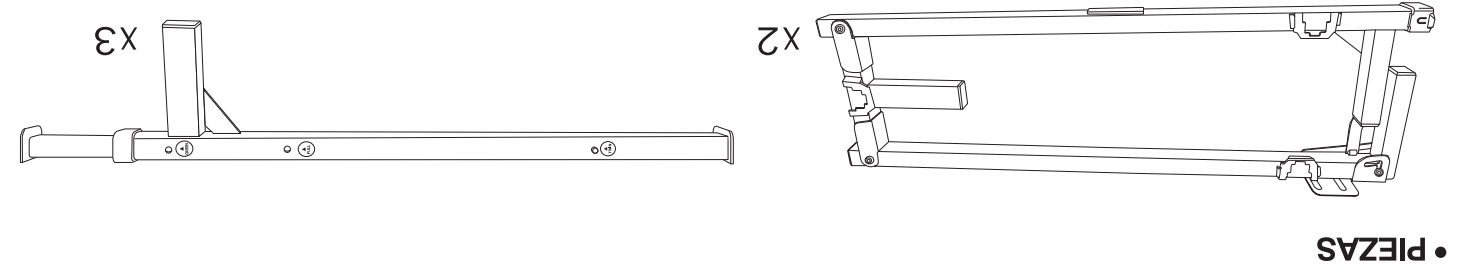

EN THIS INSTRUCTION BOOKLET CONTAINS IMPORTANT SAFETY INFORMATION. PLEASE READ AND KEEP FOR FUTURE REFERENCE.

Thank you for purchasing this frame. We want to make sure it is completely to your satisfaction. Please check all packing materials carefully and ensure they are present. If any parts are missing or defective, please contact our customer service. If you feel that the item is too defective for the issues to be resolved with replacement parts, please return this product, along with your receipt, to the place of purchase. Photos and additional information may be requested to validate your claim. Thank you!

EN Important Note:

Please carefully take all of the parts out of the box and lay them on a flat surface to verify that you have all of the parts.

• PARTS

• PIEZAS

SP Nota importante: Por favor, saque con cuidado todas las piezas de la caja y colóquelas sobre una superficie plana para verificar que tiene todas las partes.

SP ESTE MANUAL DE INSTRUCCIONES CONTIENE INFORMACIÓN IMPORTANTE DE SEGURIDAD. POR FAVOR LEA Y GUARDE PARA FUTURA REFERENCIA. Gracias por adquirir este marco. Queremos asegurarnos de que le satisfaga completamente. Por favor, consulte los materiales de empaque con cuidado y asegúrese de que estén completos. Si falta alguna pieza o están defectuosas, por favor póngase en contacto con nuestro servicio al cliente. Si siente que el artículo está defectuoso más allá de poder arreglarlo con un reemplazo de piezas, por favor devuelva este producto junto con su recibo al lugar de compra. Fotos e información adicional puede ser solicitada para validar el reclamo. ¡Gracias!