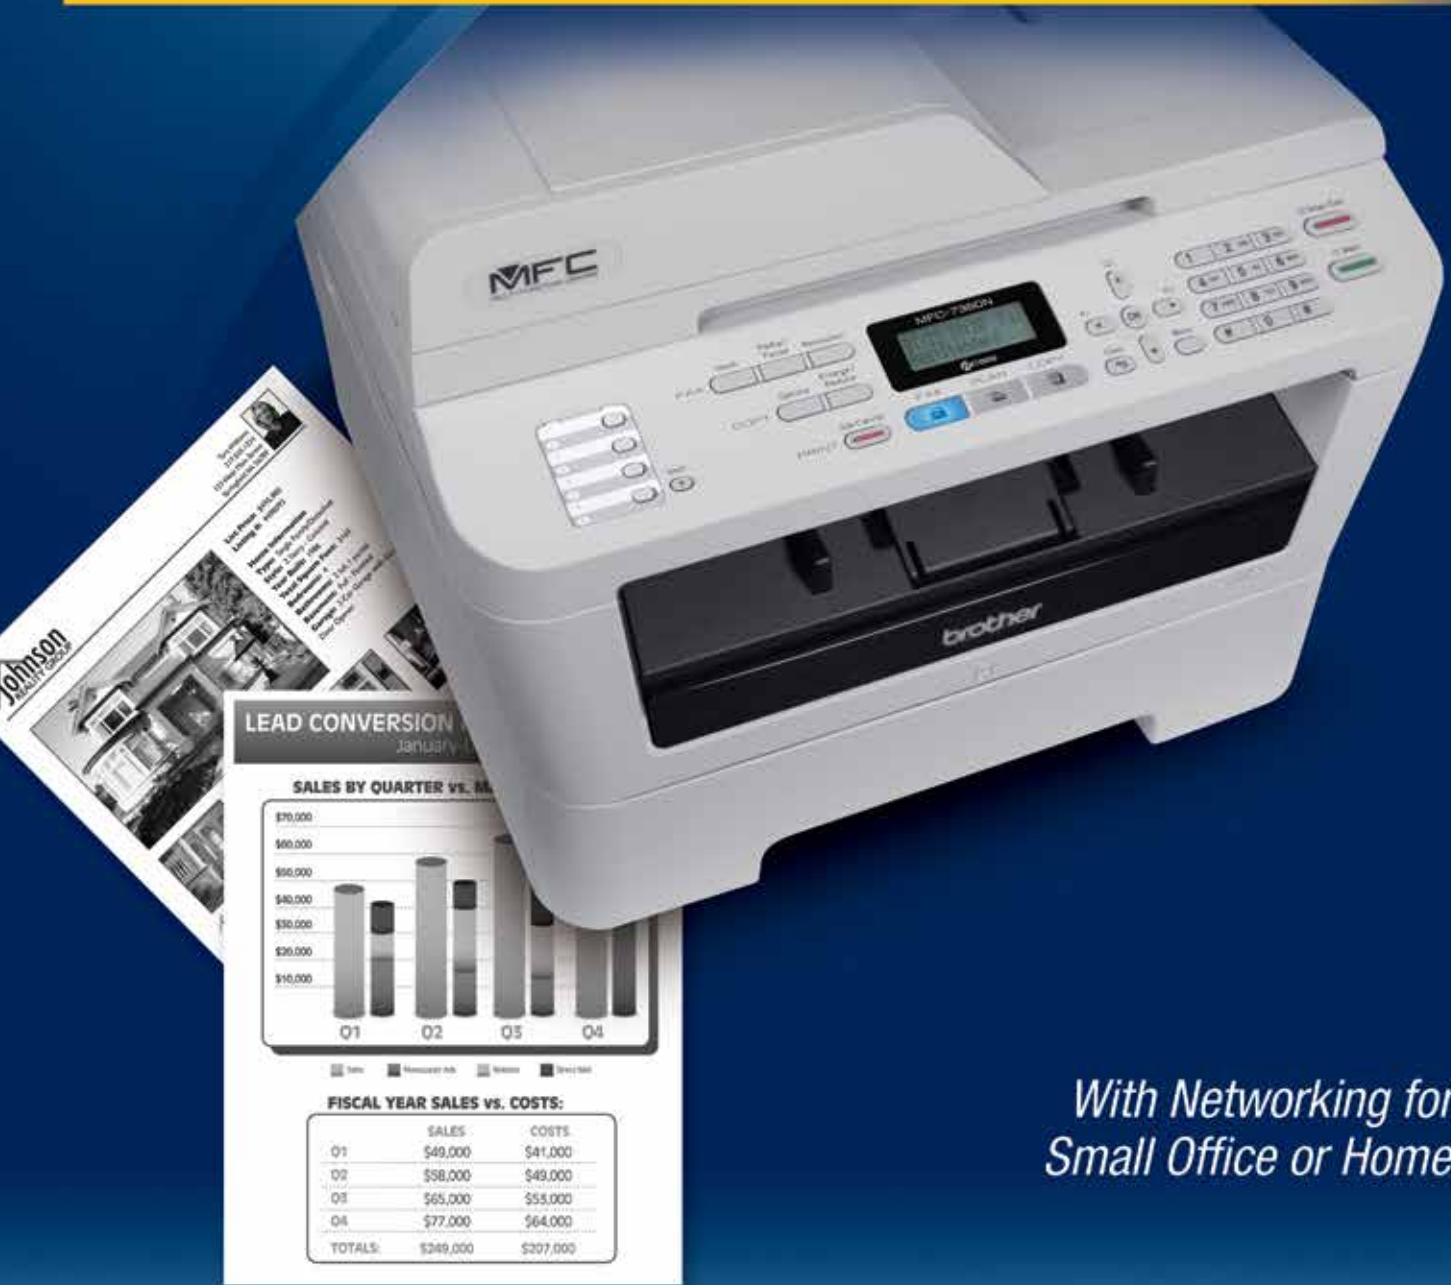

MFC-7360N

Laser Multi-Function Center[®]

*With Networking for your
Small Office or Home Office*

brother[®]
at your side

MFC-7360N Compact Laser All-in-One with Networking

The MFC-7360N is a great addition to any small office or home office. Delivering fast print and copy speeds while producing professional-quality output, this compact - yet powerful machine is ideal for producing the everyday documents that make up the output of today's busy office. Reliable and hard-working, this all-in-one also includes built-in networking to allow sharing with multiple users. Plus an optional high-yield replacement toner cartridge* is available to help reduce your operating costs.

Key Features at a Glance:

- Prints and copies up to 24ppm
- Up to 2400 x 600 dpi print resolution
- Ethernet and Hi-Speed USB 2.0 interfaces
- Wireless printing from your mobile device via[^]: Brother™ iPrint&Scan and Cortado Workplace
- Adjustable, 250-sheet capacity paper tray for letter or legal size paper
- 35-page capacity auto document feeder
- High-quality color scanning up to 19200 dpi (int.)
- Supports a variety of "scan to" features including E-mail, file, image, and OCR
- 14.4K bps fax modem
- 32MB memory, stores up to 400 pages*